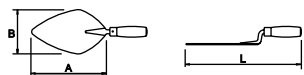

Bricklayer

COD.	MAT.	COD.	MAT.	L (mm)	A (mm)	B (mm)	
73772	Cu-Be	73773	Al-Bron	335	210	130	650

Wooden handle