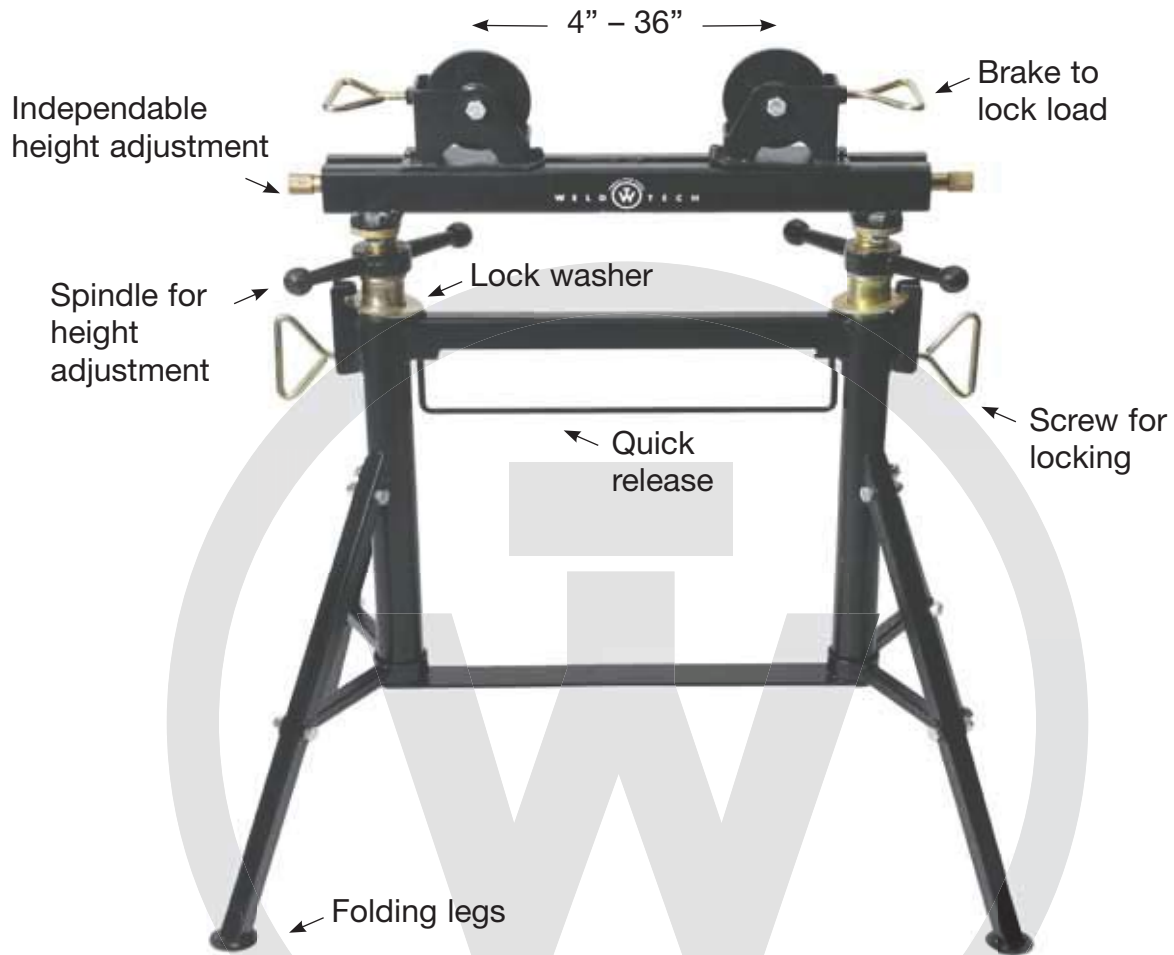

WT Multi

| Cat. no | Minimum height | Maximum height | Kg | Lbs |
|----------|----------------|----------------|----|-----|
| WT Multi | 740 mm | 1090 mm | 28 | 56 |

Floor model Multi Head

| Cat. no | Kg | Lbs |
|-----------|----|-----|
| Multihead | 11 | 22 |