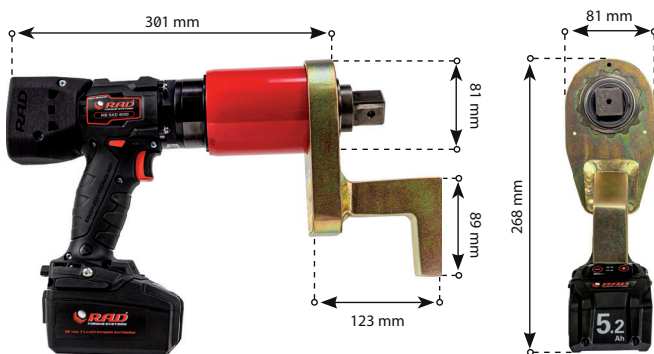

DIMENSIONS IN MM

TOOL KIT INCLUDING

- MB-RAD 4000
- Standard reaction arm (PN: 27022)
- Two retaining rings (PN: 21474)
- Two batteries with quick charger
  1 x Lithium-ion 18V/5.2Amp
  1 x Lithium-ion 18V/8.0Amp
- Safety instructions on USB stick
- Weatherproof storage case
- Calibration certificate
- Usermanual
- Toolhanger (26800).